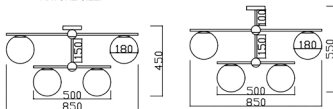

ENGLISH IP20

Specification of installation

In order to ensure safety use, please notice the following items:

- Read and understand the whole Specification.
- Suitable for the use of 220-240V and 50-60Hz.
- Must be installed on the fixed places and be checked annually
- Please wear gloves as instalment and avoid rot on the surface of plating.
- **Please turn off** the lighting source by soft cloth as cleaning prohibited to use of rotted detergent.
- Please connect with the local sales service center when there are any abnormality.

CEILING PAN SIZE:

FIXTURE SIZE:

Product coding: FELIZ SP-PL6