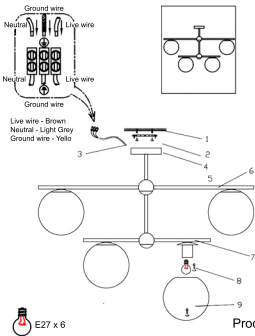

ENGLISH IP20

Specification of installation

In order to ensure safety use, please notice the following items:

- Read and understand the whole Specification.
- Suitable for the use of 220-240V and 50-60Hz.
- Must be installed on the fixed places and be checked annually
- Please wear gloves as instalment and avoid rot on the surface of plating.
- **Please turn off** the lighting source by soft cloth as cleaning prohibited to use of rotted detergent.
- Please connect with the local sales service center when there are any abnormality.

CEILING PAN SIZE:

FIXTURE SIZE:

Product coding: FELIZ SP-PL6